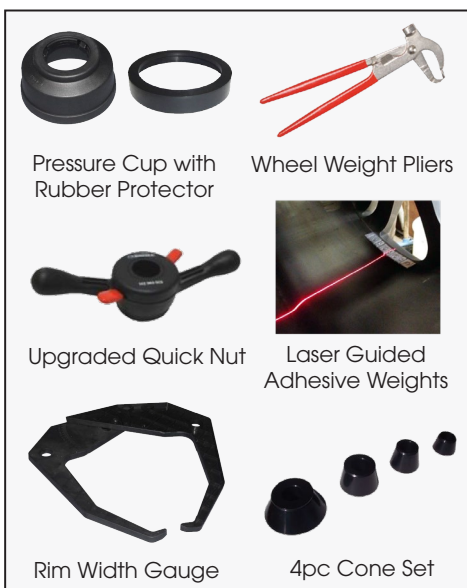

RockSolid

Equipment

RSB1200

Wheel Balancer

Key Features

- Auto Braking + Foot Brake
- Automatic Clip and Sticky weight settings
- Passenger, Light Truck and Motorcycle modes
- LED Light
- User Friendly LCD Display
- 6 o'Clock laser light indicator
- Auto Start
- Self-Calibrating
- Tool/Weight storage tray
- 2D Automatic Entry

Specifications

- Rim diameter: 10" to 24"
- Max wheel weight: 150lbs
- Max Diameter: 39"
- Rim width: 1.5 to 20"
- Accuracy: +/- 1g
- Rotation speed: 200rpm
- Electrical: 110V/1Ph
- Dimensions: 51.2" x 45.3" x 67"
- Net Weight: 330lb

Includes